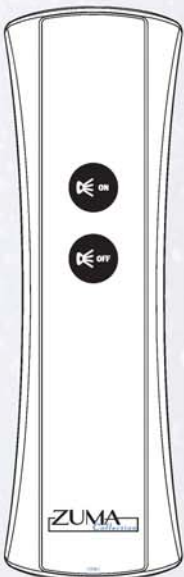

-  Starts / Stops blower
-  Increase blower speed
-  Decrease blower speed
-  Wave mode / Pulse mode
-  Starts / Stops / Cycles lights effects

COMBO + LIGHT

-  Starts / Stops blower
Wave mode / Pulse mode
-  Increase / Decrease blower speed
-  Starts / Stops pump
-  Starts / Stops / Cycles lights effects

WHIRLPOOL

WHIRLPOOL+LIGHT

-  Starts pump
-  Stop pump
-  Starts / Stops / Cycles lights effects