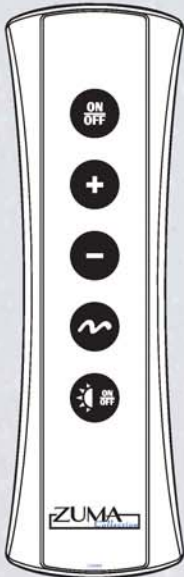

-  Starts / Stops blower
-  Increase blower speed
-  Decrease blower speed
-  Wave mode / Pulse mode
-  Starts / Stops / Cycles lights effects

COMBO + LIGHT

-  Starts / Stops blower
Wave mode / Pulse mode
-  Increase / Decrease blower speed
-  Starts / Stops pump
-  Starts / Stops / Cycles lights effects

WHIRLPOOL

WHIRLPOOL+LIGHT

-  Starts pump
-  Stop pump
-  Starts / Stops / Cycles lights effects