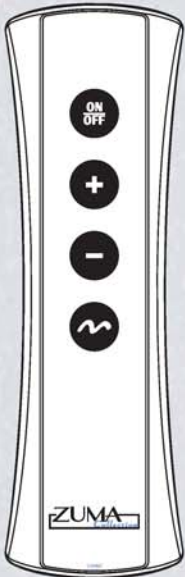

ZUMA Collection

Zuma offers a unique line of bathtubs catering to those that expect nothing less than the very finest. Create a retreat in the comfort of your own home with the Zuma Collection.

AIRBATH

AIRBATH+LIGHT

- Starts / Stops blower
- Increase blower speed
- Decrease blower speed
- Wave mode / Pulse mode
- Starts / Stops / Cycles lights effects

COMBO + LIGHT

- Starts / Stops blower
  Wave mode / Pulse mode
- Increase / Decrease blower speed
- Starts / Stops pump
- Starts / Stops / Cycles lights effects

WHIRLPOOL

WHIRLPOOL+LIGHT

- Starts pump
- Stop pump
- Starts / Stops / Cycles lights effects