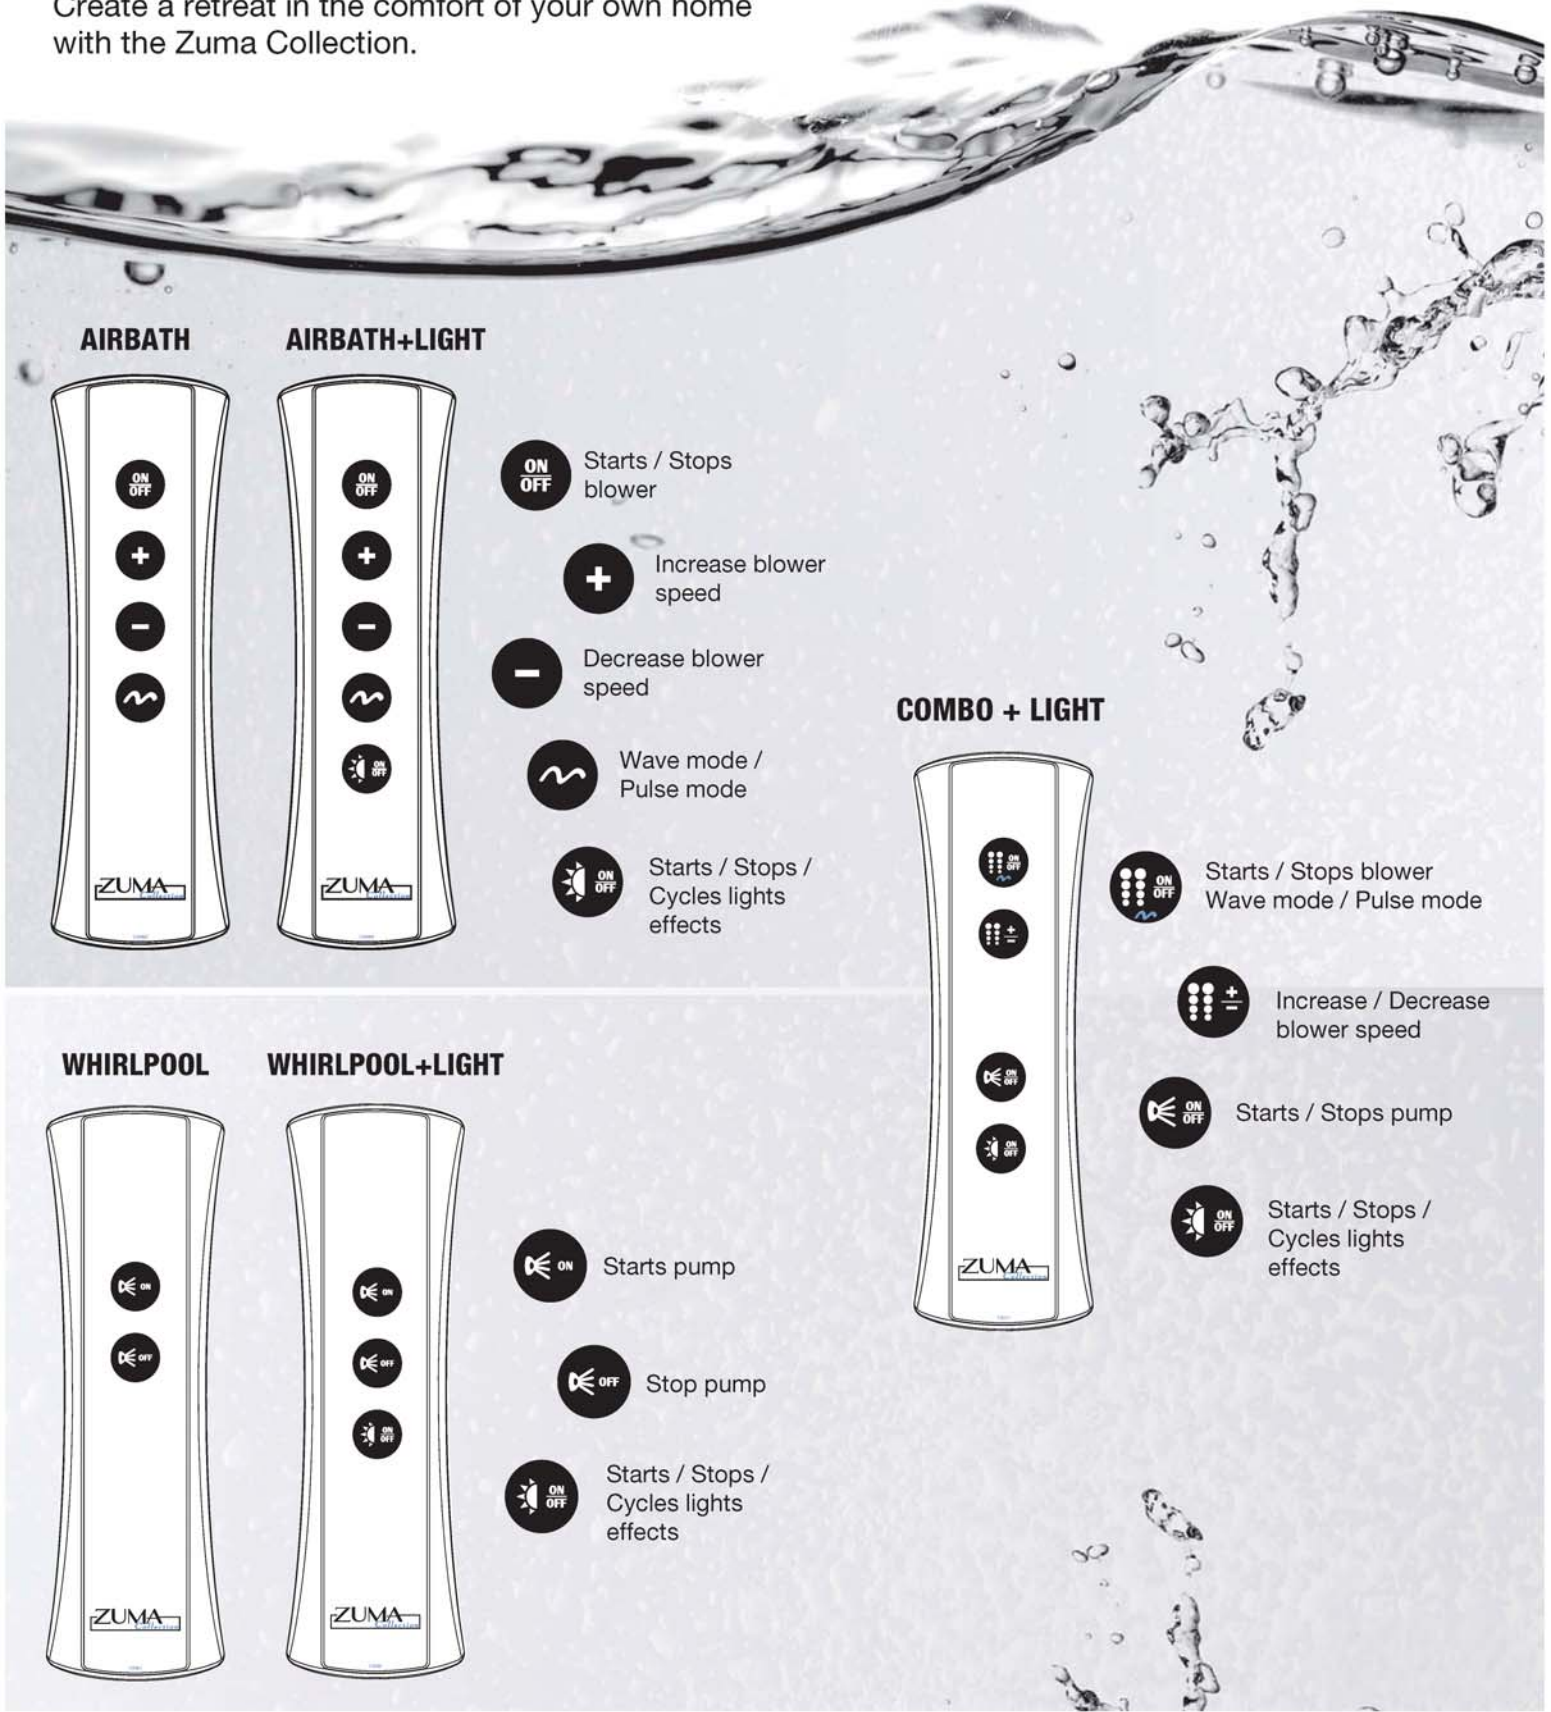

ZUMA Collection

Zuma offers a unique line of bathtubs catering to those that expect nothing less than the very finest. Create a retreat in the comfort of your own home with the Zuma Collection.

AIRBATH

AIRBATH+LIGHT

-  Starts / Stops blower
-  Increase blower speed
-  Decrease blower speed
-  Wave mode / Pulse mode
-  Starts / Stops / Cycles lights effects

COMBO + LIGHT

-  Starts / Stops blower
Wave mode / Pulse mode
-  Increase / Decrease blower speed
-  Starts / Stops pump
-  Starts / Stops / Cycles lights effects

WHIRLPOOL

WHIRLPOOL+LIGHT

-  Starts pump
-  Stop pump
-  Starts / Stops / Cycles lights effects